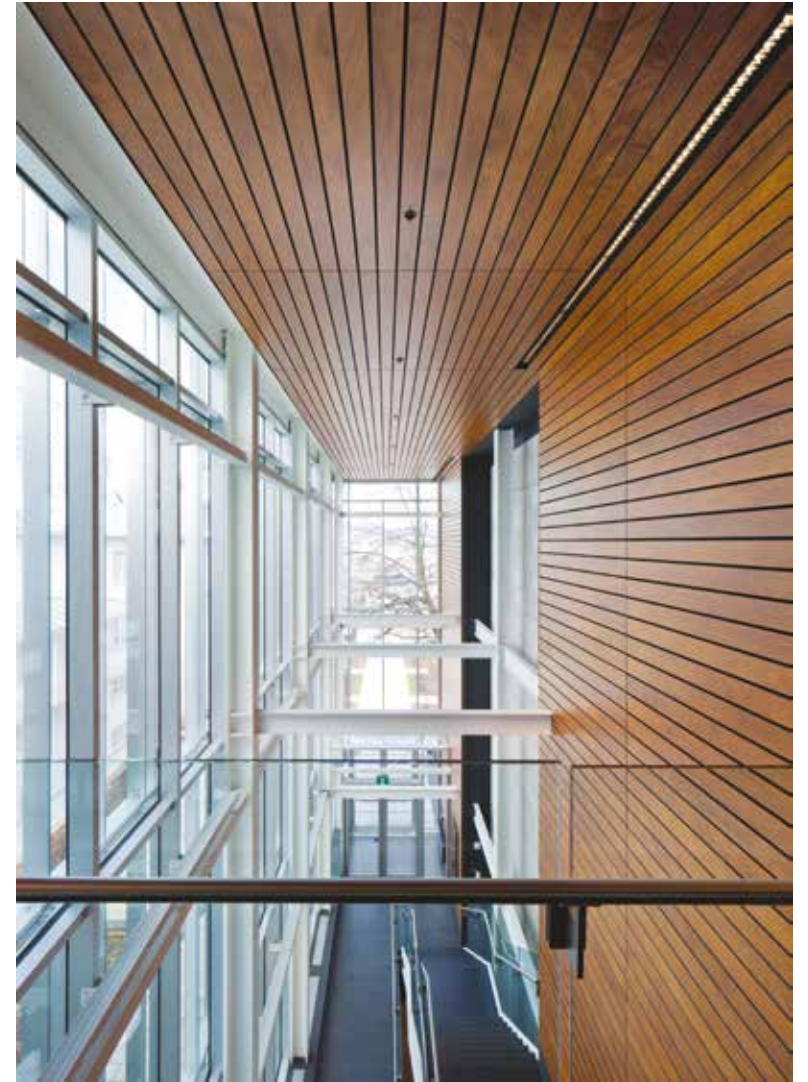

Wet Internal – Wood: Copper
Le Monastère des Augustines, by ABCP Architecture (Québec, Canada)

Hy Tek is a high-density composite wood flooring for interiors, ideal for high traffic areas such as museums, offices, hotels and other commercial applications.