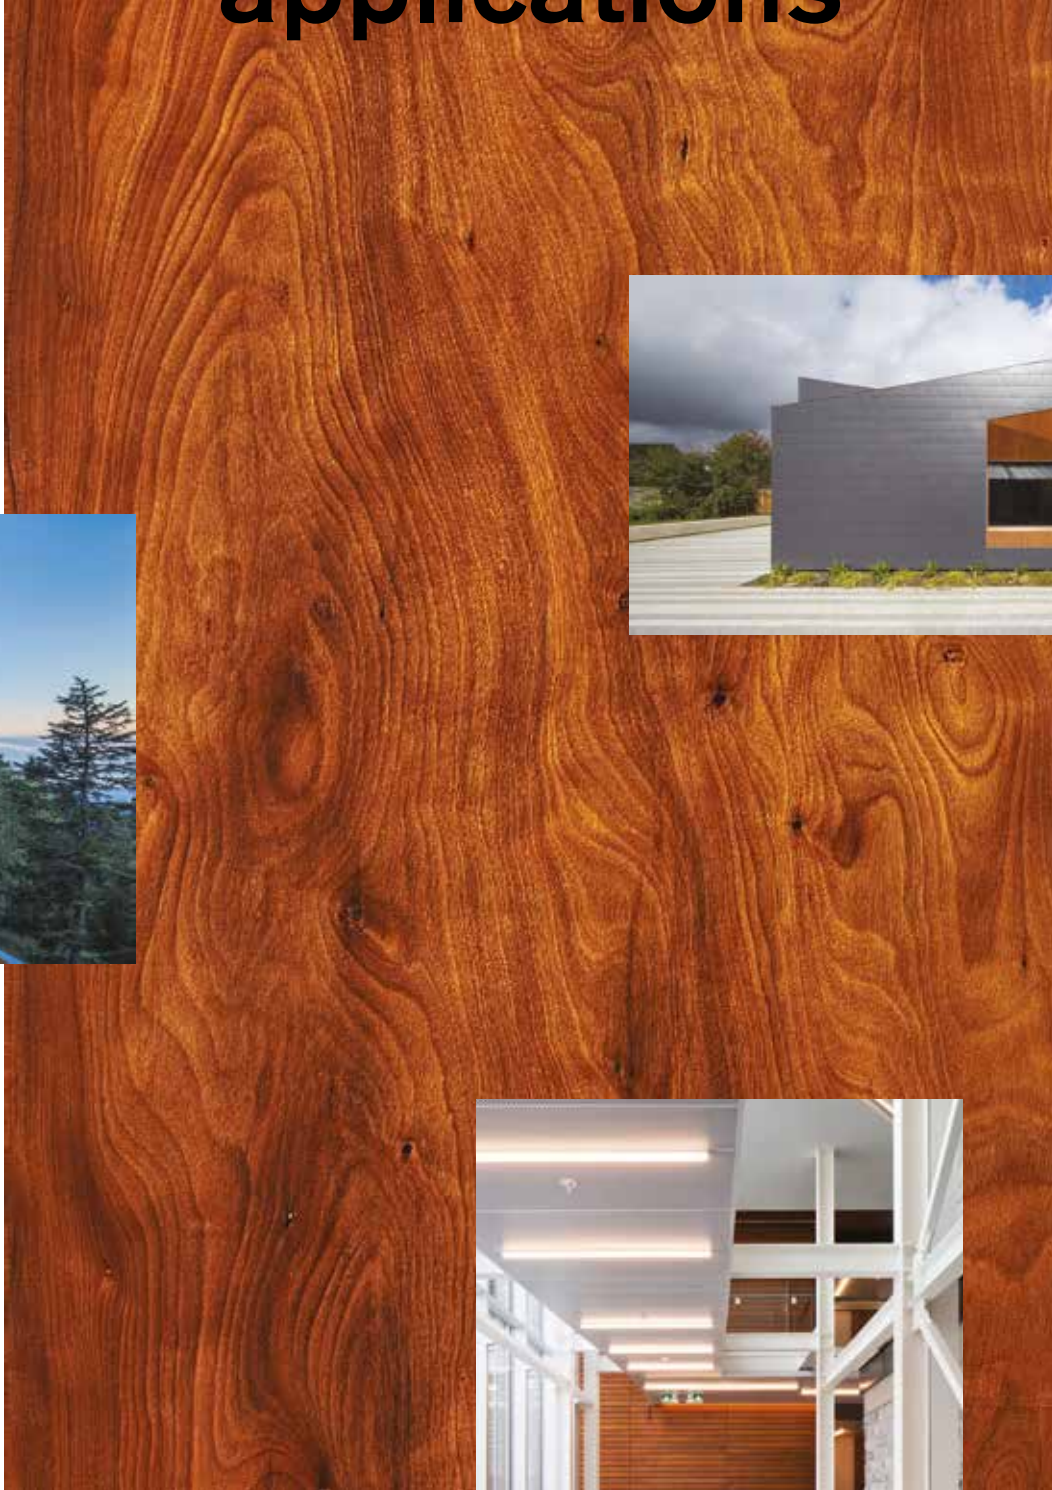

# Natural wood cladding for architectural applications

**Parklex<sup>®</sup>**

Product guide 2017

**Parklex products are made to withstand the most demanding weather and environmental abuse.**

**Facade** is a high-density laminated wood board for exterior cladding. It can be installed as ventilated façade, soffit, as louvres or overlapping slats and on suspended ceilings and curved walls.

**Block Tek** – Finish: Cinder  
House in Roses, by Jordi Hidalgo i Tané (Roses, Spain)

**Block Tek is a high-density composite decking for exteriors, extremely resistant to weathering and the elements.**

Ideal for patios, walkways and outer perimeters of buildings. **Block Tek** is a strong, durable and hard-wearing natural wood floor with no need for ongoing maintenance or refinishing.

We use wood products to emphasize the natural beauty found in real wood; its feel and natural warmth, while combining it with modern technology to make it the perfect product for high-traffic areas.